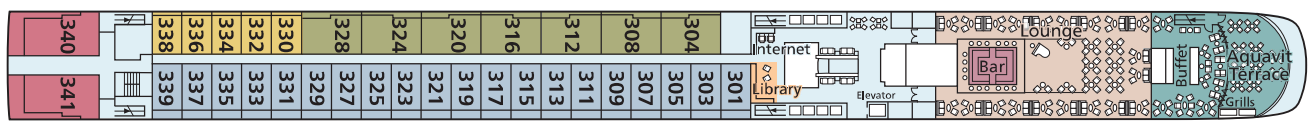

A: Veranda (A, B)   AA: Veranda Suite   C: French Balcony (C, D)   ES: Explorer Suite

Aquavit Terrace®   The Library   The Lounge