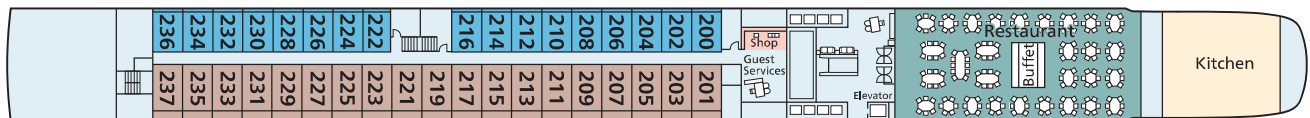

A: Veranda (A, B)   AA: Veranda Suite   C: French Balcony (C, D)   ES: Explorer Suite

Aquavit Terrace®   The Library   The Lounge

B: Veranda (A, B)   D: French Balcony (C, D)   Guest Services   Shop

The Restaurant

FREE AIR FOR THE MONTH OF MAY 2022
D FRENCH BALCONY $6474.00 PER PERSON
C VERANDAH $6674 PER PERSON
A VERANDAH $7474 PER PERSON
AA VERANDAH $9474 PER PERSON
Insurance is an extra chage. Cruise povides 12 escorted tours, three meals a day with wine and beer complimentary. Includes round trip transfers from airport and boat.

Escorted from Topeka, KS by Annette and John Harper. Round trip airport provided to Kansas City, MO from Topeka.

CALL 785-633-8761, this tour sells quickly!

GREAT ADVENTURE TOURS
PO BOX 4126
TOPEKA, KS 66604
785-633-8761

E-mail: greattours@gmail.com
Web Site: greattourstopeka.com