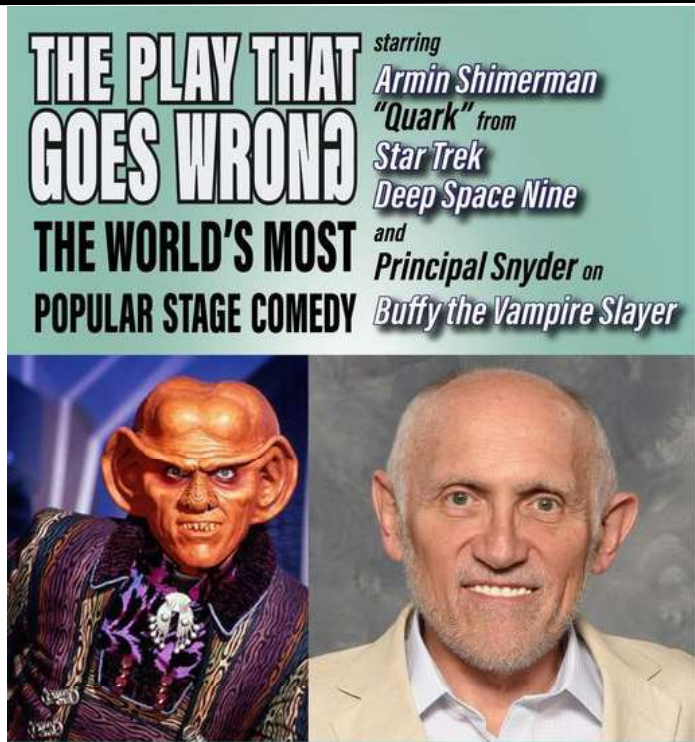

Great Adventure Tours 785-633-8761
PO BOX 4126 TOPEKA, KS 66604
email: greattours@gmail.com
Web site: greattourstopeka.com

**New Theatre presents
The Play that Goes Wrong**

Wed., May 25th & Sat., June 18th $72

Motor coach spots at 9:45am on Wednesday and 10:15am for the Saturday play. This is a hilarious play that will keep you laughing nonn-stop! A great place to go to have fun and eat a marvelous lunch! We should be home by 4:30pm.

Call 785-633-8761 or email greattours@gmail.com